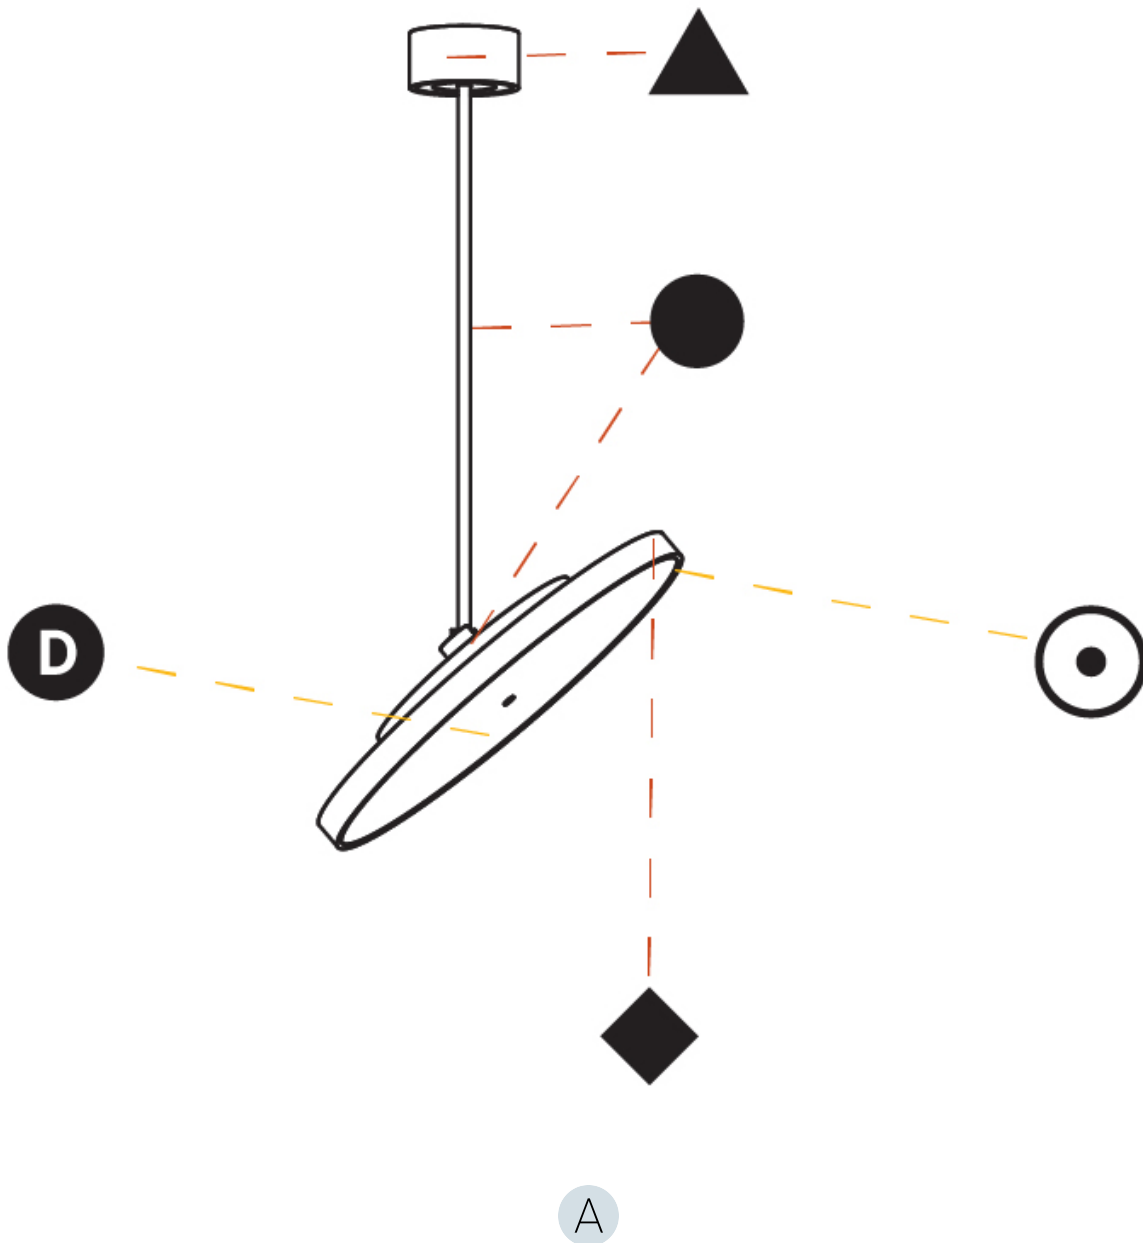

SIGN DIVA FLEX SUSPENSION

A30855-

PROJECT
TYPE
SPECIFIER
QUANTITY
DATE