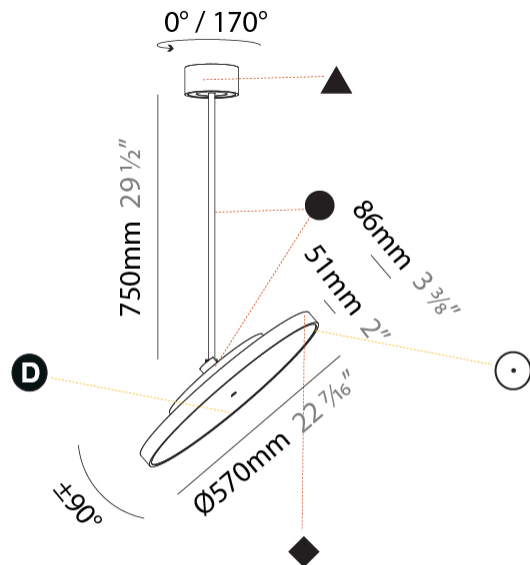

GENERAL

Series: Sign Diva Flex
Subseries: Sign Diva Flex
Partner: Prolicht
Division: Architectural
Installation: Suspension
Product Type: Pendant
Mounting Location: Ceiling
Light Distribution: Adjustable

PHYSICAL

Shape: Round
Diameter (mm): 570
Diameter (in): 22 7/16
Height (mm): 870
Height (in): 34 1/4
Weight (kg): 2.007
Weight (lbs): 4.42
Diffuser: PMMA - Opal / Micro-Prism / Sparkling Secret / Vintage Industrial
Fixture Finish: SSR / BKV / CWI / CRY / HAB / UFT / ITA / RUA / FTG / MYG / LOD / PUS / FRO / FUP / KIA / POP / BLS / SPG / MEY / GOH / CHC / COM / ABZ / JAG / OBR / MOS / ROR
Fixture Material: PMMA / Extruded Aluminum / Steel

ELECTRICAL

Lamp Type: LED (Zhaga Standard)
Input Wattage (W): 58.3
Total Output Wattage (W): 46.9
Dimming: Tri-Mode (Non-Dimming and Phase Dimming (120Vac only) and 0-10V Dimming)
Driver Included: Yes
Driver Location: Integrated
Driver Type: Constant Current - Universal
Driver Class: Class 2
Input Voltage (V): 120 - 277
Constant Current (MA): 350

LED

Color Temperature (°K): 2700 / 3000 / 3500 / 4000
Max. Delivered Lumen (lm): 4439 / 4759 / 4801 / 4899
Nominal Lumen (lm): 6199 / 6646 / 6705 / 6842
CRI: >90 CRI
Lamp Life (hrs): 50000

OPTICAL

Adjustability: Rotational 170°; Tilt 90°

RATINGS AND CERTIFICATIONS

Certified By: Certified for North American Standards
IP rating: IP20