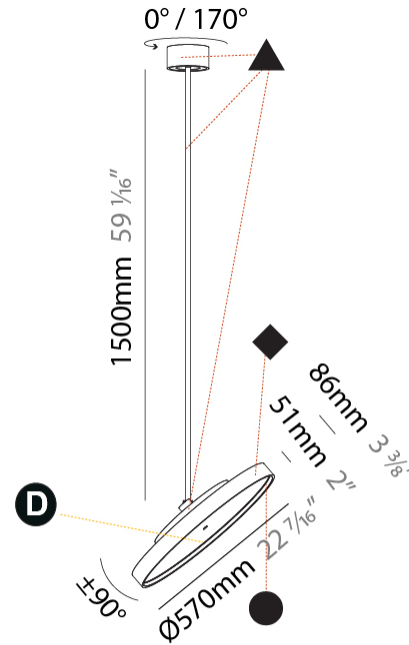

GENERAL

Series: Sign Diva Flex
Subseries: Sign Diva Flex Korona
Partner: Prolicht
Division: Architectural
Installation: Suspension
Product Type: Pendant
Mounting Location: Ceiling
Light Distribution: Adjustable

PHYSICAL

Shape: Round
Diameter (mm): 570
Diameter (in): 22 7/16
Height (mm): 1620
Height (in): 63 3/4
Weight (kg): 5
Weight (lbs): 11
Diffuser: PMMA - Opal / Micro-Prism / Sparkling Secret / Vintage Industrial
Fixture Finish: SSR / BKV / CWI / CRY / HAB / UFT / ITA / RUA / FTG / MYG / LOD / PUS / FRO / FUP / KIA / POP / BLS / SPG / MEY / GOH / CHC / COM / ABZ / JAG / OBR / MOS / ROR
Fixture Material: PMMA / Extruded Aluminum / Steel

ELECTRICAL

Lamp Type: LED (Zhaga Standard)
Input Wattage (W): 58.3
Total Output Wattage (W): 46.9
Dimming: Tri-Mode (Non-Dimming and Phase Dimming (120Vac only) and 0-10V Dimming)
Driver Included: Yes
Driver Location: Integrated
Driver Type: Constant Current - Universal
Driver Class: Class 2
Input Voltage (V): 120 - 277
Constant Current (MA): 350

LED

Color Temperature (°K): 2700 / 3000 / 3500 / 4000
Max. Delivered Lumen (lm): 4978 / 5337 / 5384 / 5494
Nominal Lumen (lm): 6199 / 6646 / 6705 / 6842
CRI: >90 CRI
Lamp Life (hrs): 50000

OPTICAL

Adjustability: Rotational 170°; Tilt 90°

RATINGS AND CERTIFICATIONS

Certified By: Certified for North American Standards
IP rating: IP20